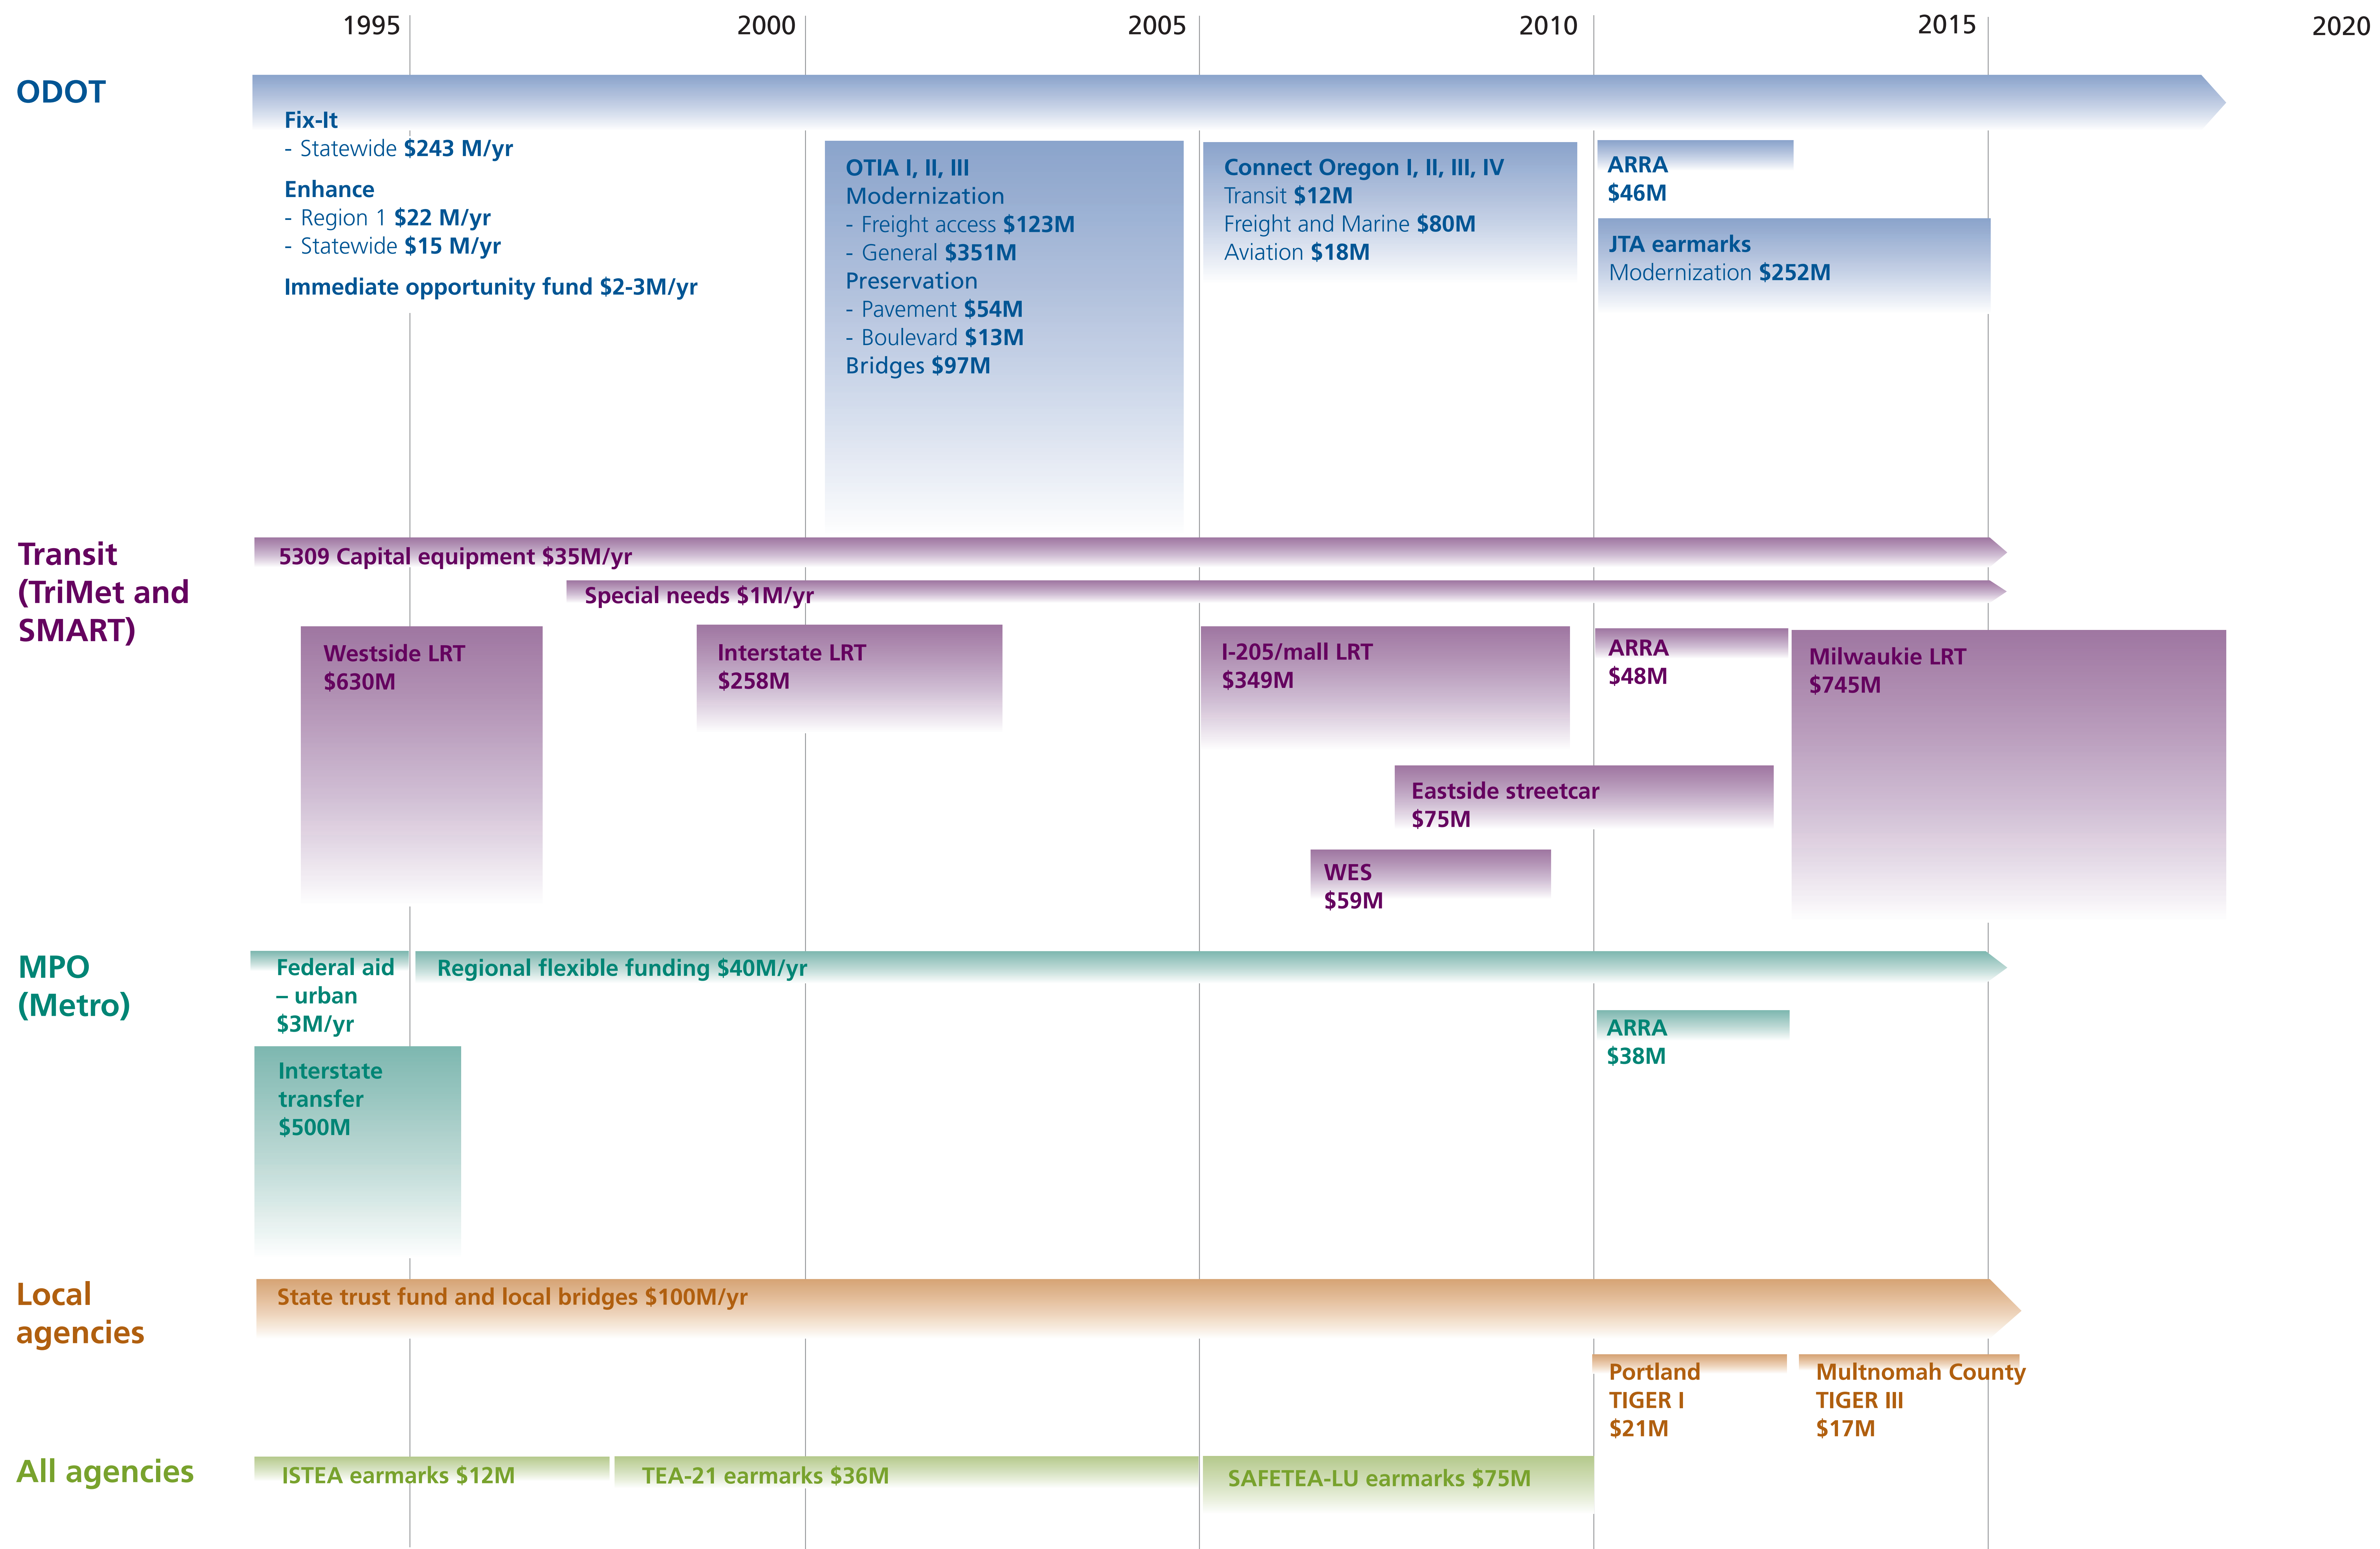

Federal and state capital investments in the Portland metropolitan area

KEY

- ARRA** American Recovery and Reinvestment Act
- ISTEA** Intermodal Surface Transportation Efficiency Act
- JTA** Jobs and Transportation Act
- LRT** Light Rail Transit
- MPO** Metropolitan Planning Organization
- OTIA** Oregon Transportation Investment Act
- SAFETEA-LU** Safe, Accountable, Flexible, Efficient Transportation Equity Act: A legacy for Users
- TEA-21** Transportation Equity Act for the 21st Century
- TIGER** Transportation Investments Generating Economic Recovery
- WES** Westside Express Service